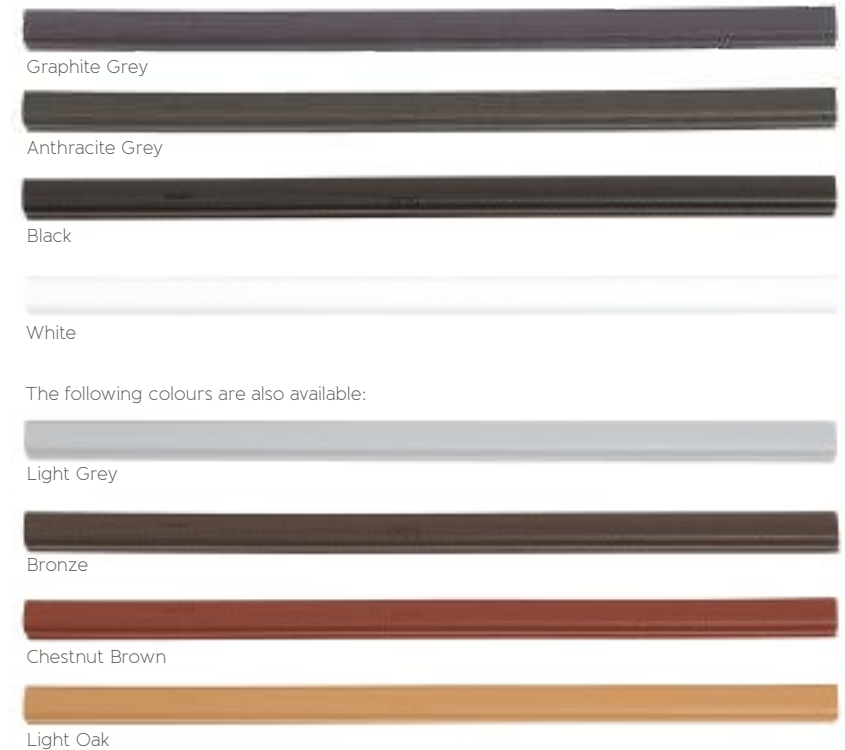

Ranging from bright primary shades through to candy pastels and deeper earthy tones, the extensive colour palette is guaranteed to offer inspiration to homeowners and interior designers alike. Of course, the usual favourites of black, white and all of the popular metallic shades in between are also on offer.

Popular colours...

Your personalisation options are virtually limitless with Origin. So much so that you're able to colour coordinate Q-Lon seals and various gaskets to the frame or panel. To the right demonstrates the most popular colours and to assist with this, we've outlined the Q-Lon colours that they often go with.

If you select a panel from the Kensington range in one of these colours, you'll benefit from receiving your doors on a 1-week lead time.

Dual Colour:

9910G (Hipca White) in, 7016M (Anthracite Grey) out

Colours shown here may not be 100% representative.

Visit your local showroom or contact Origin directly for physical samples.

Even the gasket and Q-Lon seal colour is your choice...

	Door Colour	Recommended Q-Lon Colour
A.	7015M and 9007M	Graphite Grey
B.	7016M	Anthracite Grey
C.	7021M and 9005M	Black
D.	9910G and 9910M	White