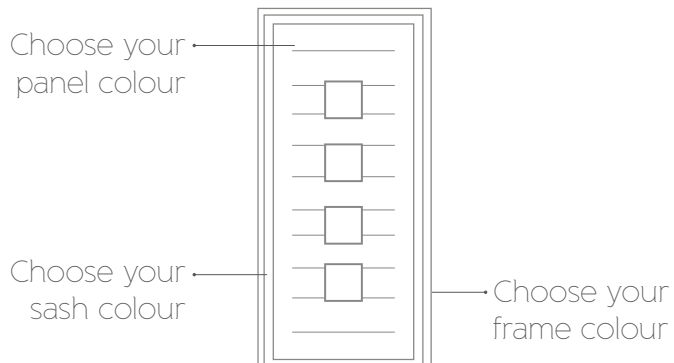

Inspired by colour...

set the tone of your home.

Whatever your colour preference, with over 150 different RAL shades to choose from, you can be sure to find one that suits your taste – no matter how subtle or flamboyant it may be.

Ranging from bright primary shades through to candy pastels and deeper earthy tones, the extensive colour palette is guaranteed to offer inspiration to homeowners and interior designers alike. Of course, the usual favourites of black, white and all of the popular metallic shades in between are also on offer.

Additionally, different colours can be selected on the frame, sash and the panel, meaning that it's easy to create your own unique look.

A dual colour option is also available, so your chosen exterior colour(s) can complement the building style, while the interior can blend in or contrast with your internal colour scheme.

Don't be afraid to go for a bold hue that makes your entranceway pop. Or, for a more subtle look, a more conservative colour will complement most interiors. Popular combinations include a vibrant red or blue door paired with white frame for a friendly high-contrast aesthetic. Or for a fresh seaside feel, a light and dark blue juxtaposition works wonderfully. And if it's a classic contrast you're seeking, nothing beats a timeless black and white pairing.

Many of our RAL colours also come with the option of a matt, satin or gloss finish, giving you plenty of choice to make a great first impression.